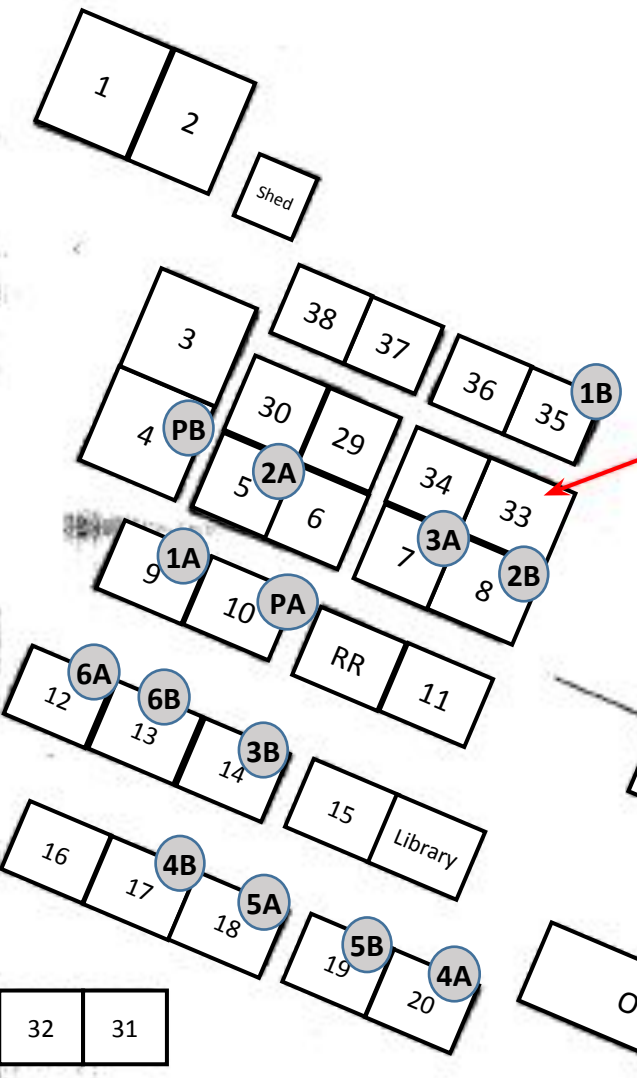

Grand View Boulevard Elementary School
 3951 Grand View Blvd
 Los Angeles, CA 90006
 310-390-3618

Centinela Avenue

James J. McBride
 Special Education Center

CLSC Storage Container

Grand View Boulevard
 Elementary School

CLSC Office

PS Arts
 PS Arts

PARENT&ME

ADULT/TEEN

10/11/12A

9B+

Office

Cafeteria
 Auditorium

Teacher Parking

School Entrance

Parent Parking