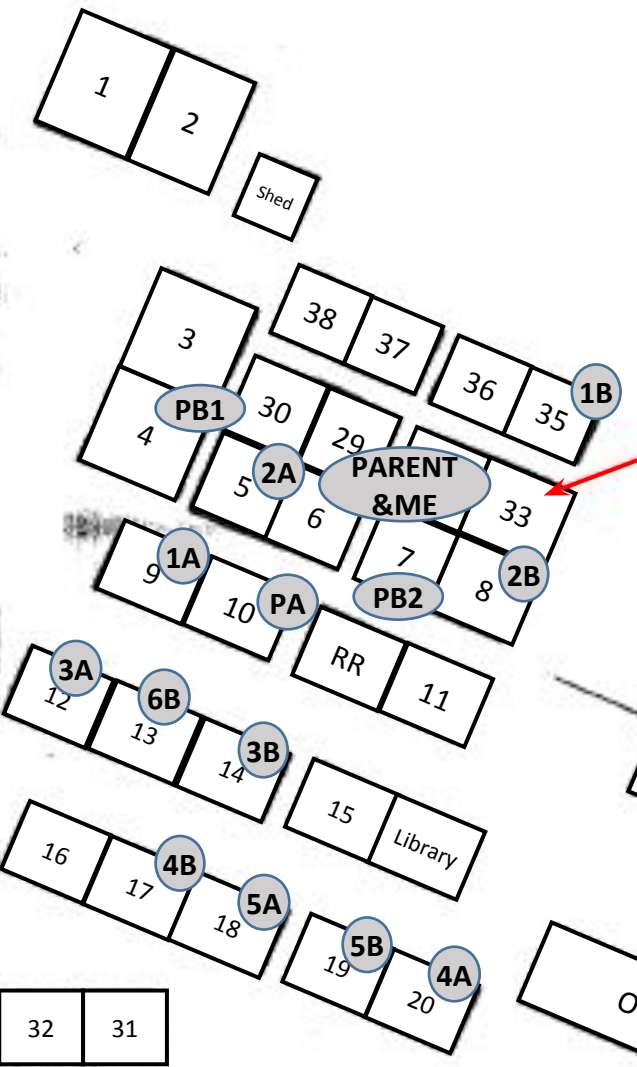

Grand View Boulevard Elementary School  
 3951 Grand View Blvd  
 Los Angeles, CA 90066  
 310-390-3618

Centinela Avenue

James J. McBride  
 Special Education Center

Pool

CLSC Storage Container

Grand View Boulevard  
 Elementary School

Pergola

Library

Cafeteria  
 Auditorium

Office

Teacher Parking

School Entrance

# CLSSC Evacuation Map

- Students should be lined up by class. Larger classes should have students form 2 lines.