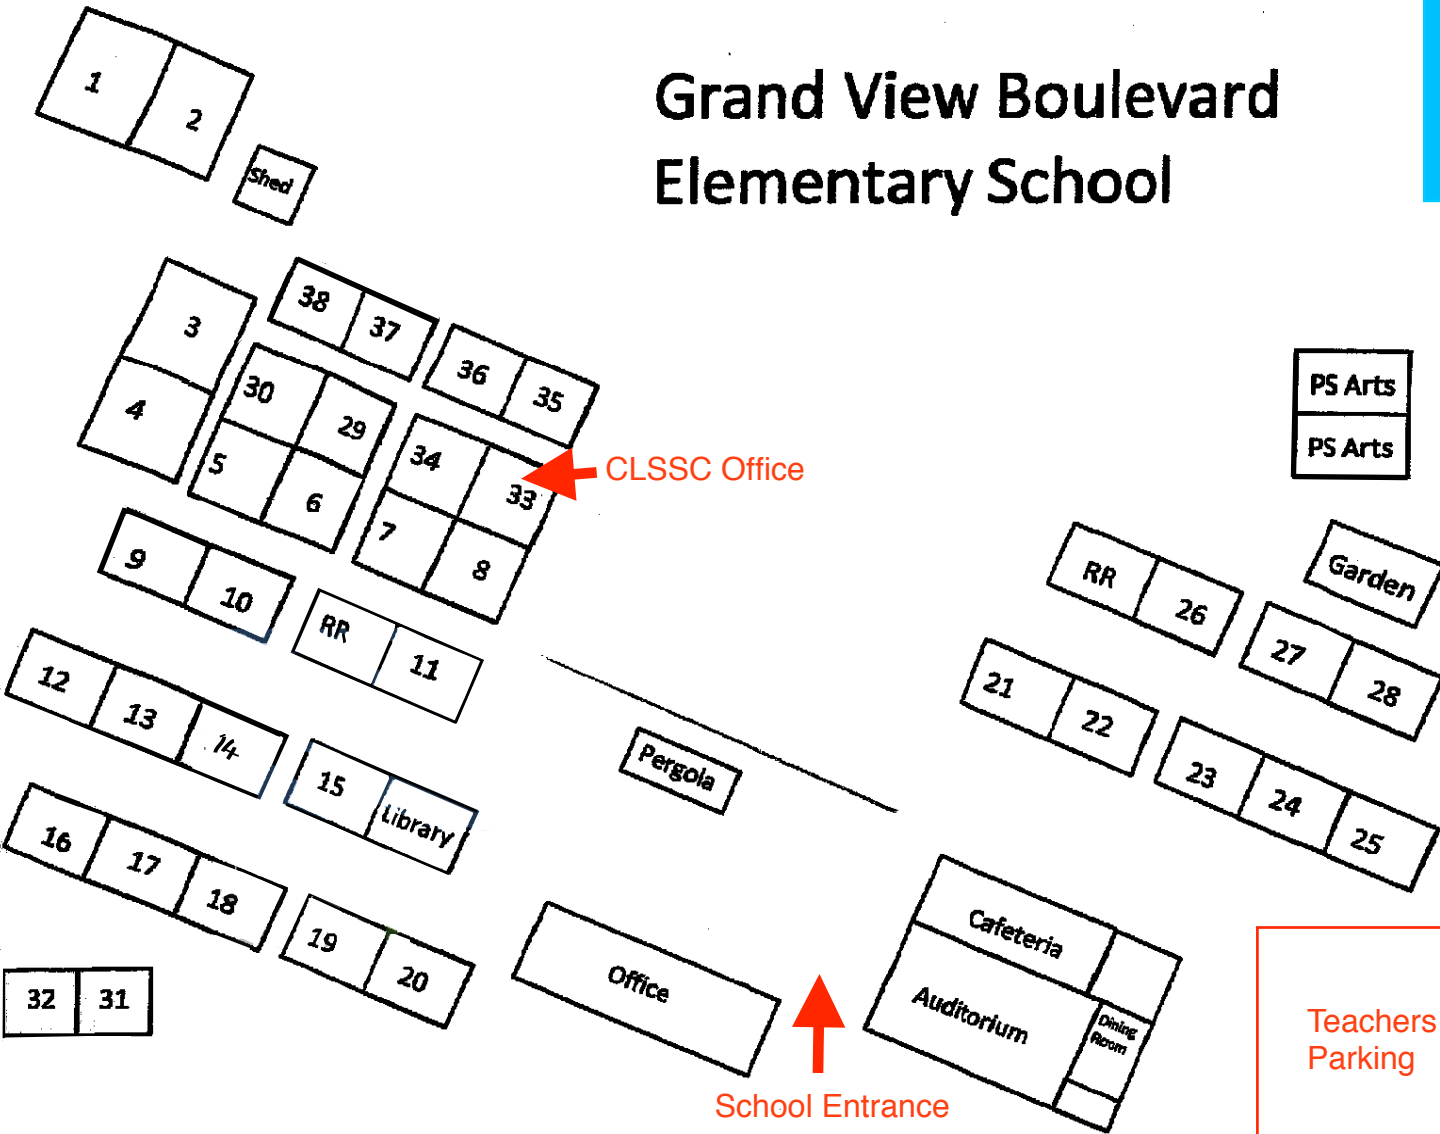

Grand View Boulevard Elementary School
3951 Grand View Blvd
Los Angeles, CA 90066
310-390-3618

Centineia Avenue

James J. McBride Special Education Center

Pool

Grand View Boulevard Elementary School

P
a
r
e
n
t

P
a
r
k
i
n
g

Teachers
Parking

Grand View Boulevard